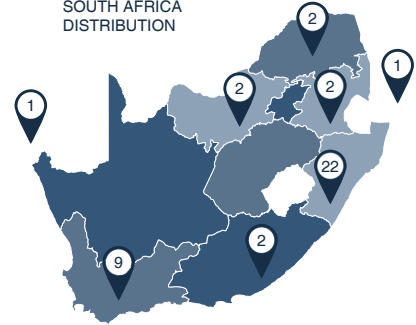

SOUTH AFRICA DISTRIBUTION