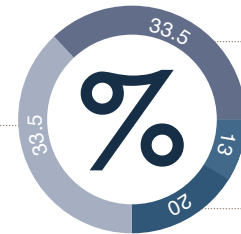

BUSINESS UNITS