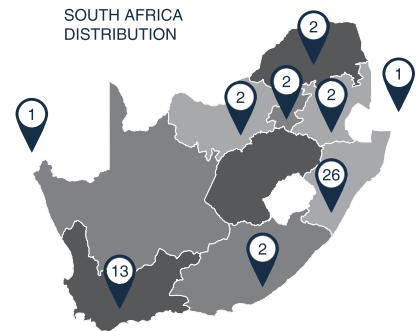

With property investments of R1.3 billion, over 40 years' industry experience, the active management of over 30 vacation destinations in 4 countries, and the successful management of a member base exceeding 80 000 members, the Beekman Group has the expertise and infrastructure to ensure that The Holiday Club™ meets all expectations.

BEEKMAN GROUP

PROPERTY

MANAGED RESORTS 34

COMMERCIAL 9

RESIDENTIAL 4

INTERNATIONAL

AUSTRALIA 6

AFRICA (excl RSA) 2

ISLAND NATION 1

BUSINESS UNITS

LEISURE SERVICES 4

OTHER SERVICES 5

EXCHANGE & RENTAL 4

MANAGED RESORTS

Vacation Management Services

- Boulder Bay
- Castleton
- Cayley Lodge •
- Dikhholo
- Dolphin View •
- Falcon Glen
- Formosa Bay Resort
- Hazyview Cabanas •
- Inverness
- Kiara lodge •
- Pebble Beach •
- Placid Waters •
- Royal Atlantic •
- Royal Wharf •
- Sea 'n Sky •
- Sandpiper Dunes •
- Sunshine Bay Beach Club •
- Banana Beach Club •
- Margate Beach Club •
- Illovo Beach Club •
- Qunu Falls Lodge •
- Suntide Winklespruit •
- Table View Cabanas •
- Table View Villas •
- Tahiti Sands •
- The Aloes
- Topanga •
- Umhlanga Cabanas
- Waterberg Game Park •

RESORTS

Developed

- San Martinho Beach Club™
- Bilene, Mozambique
- Fiji Palms Beach Resort
- Pacific Harbour, Fiji
- Sandpiper Dunes
- Walvis Bay, Namibia

Managed

- Air on Broadbeach
- Gold Coast, Australia
- Freshwater Point Resort
- Gold Coast, Australia
- Rothbury Hotel
- Gold Coast, Australia
- Shearwater Resort
- Gold Coast, Australia
- Village Resort (Port Mac Quarrie)
- New South Wales, Australia
- Beach Haven Resort
- Gold Coast, Australia