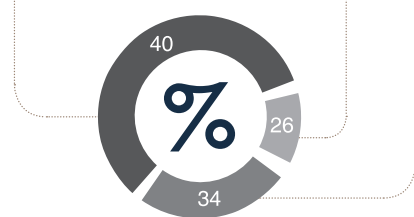

ISLAND NATION 1

BUSINESS UNITS

LEISURE SERVICES 4

OTHER SERVICES 5

EXCHANGE & RENTAL 4

MANAGED RESORTS

Vacation Management Services

- Boulder Bay
- Castleton
- Cayley Lodge •
- Dikhholo
- Dolphin View •
- Falcon Glen
- Formosa Bay Resort
- Hazyview Cabanas •
- Inverness
- Kiara lodge •
- Pebble Beach •
- Placid Waters •
- Royal Atlantic •
- Royal Wharf •
- Sea 'n Sky •
- Sandpiper Dunes •
- Sunshine Bay Beach Club •
- Banana Beach Club •
- Margate Beach Club •
- Illovo Beach Club •
- Qunu Falls Lodge •
- Suntide Winklespruit •
- Table View Cabanas •
- Table View Villas •
- Tahiti Sands •
- The Aloes
- Topanga •
- Umhlanga Cabanas
- Waterberg Game Park •